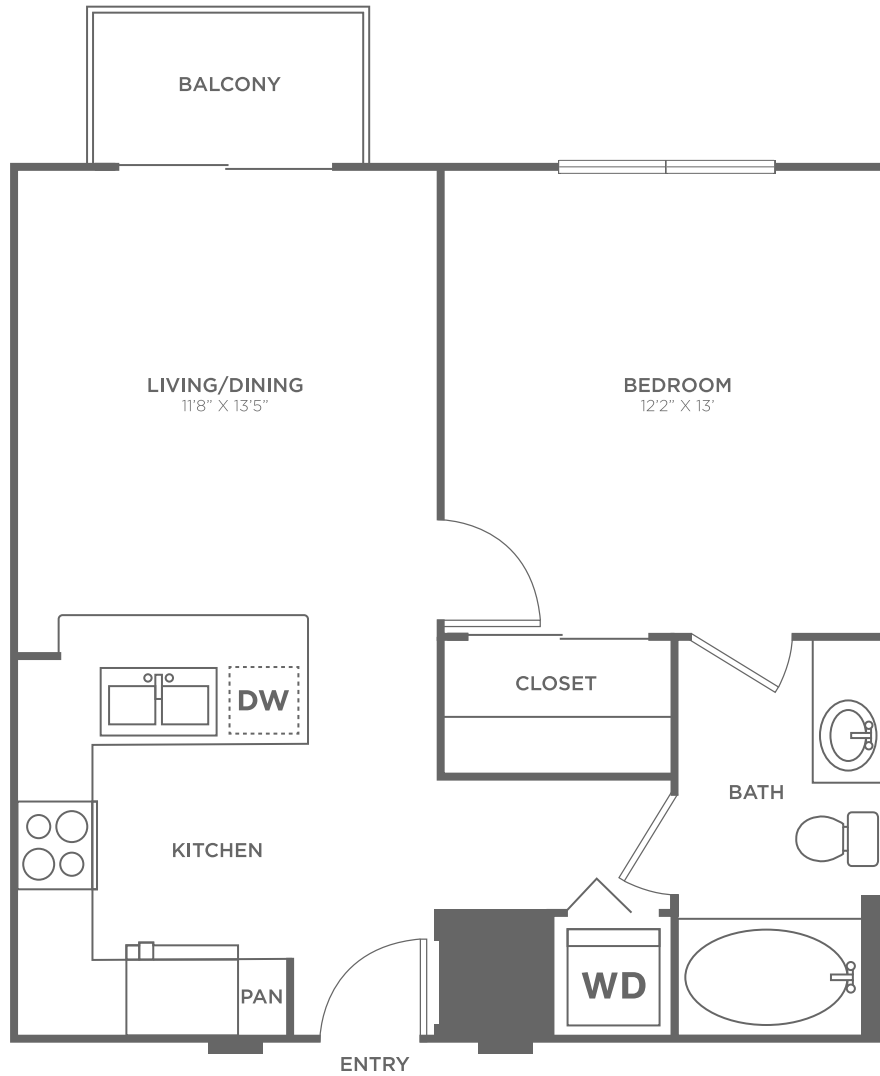

THE AUTRY

1 BED / 1 BATH / 625 SQ. FT.

2425 VICTORY AVE. | DALLAS, TX 75219

214-855-5000 | ArpeggioVP@greystar.com | LiveArpeggio.com

*Floorplans are artist's rendering. All dimensions are approximate. Actual product and specifications may vary in dimension or detail.
Not all features are available in every apartment. Prices and availability are subject to change. Please see a representative for details.*