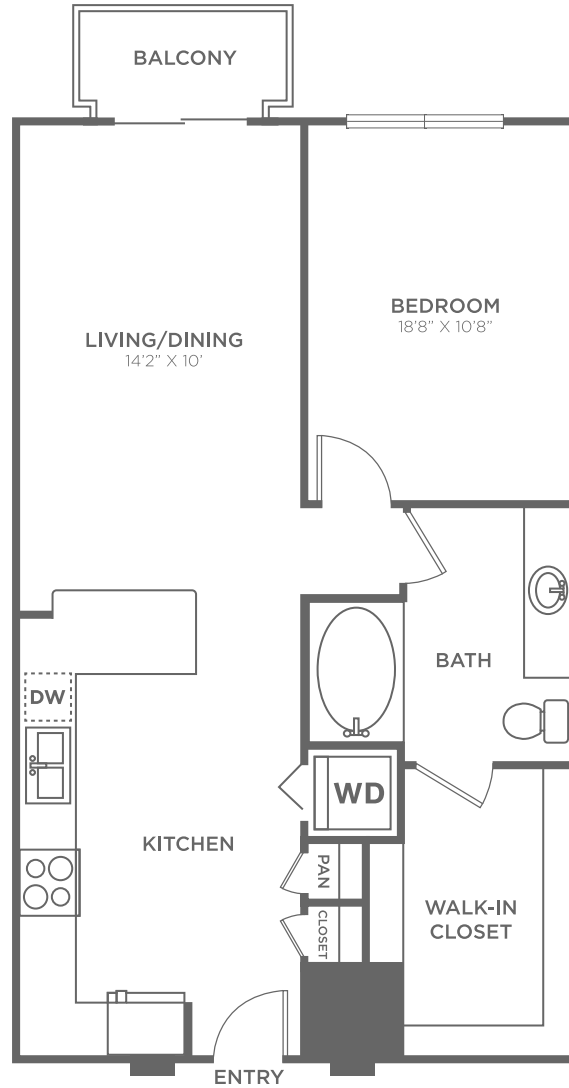

THE HOLLY

1 BED / 1 BATH / 786 SQ. FT.

2425 VICTORY AVE. | DALLAS, TX 75219

214-855-5000 | ArpeggioVP@greystar.com | LiveArpeggio.com

*Floorplans are artist's rendering. All dimensions are approximate. Actual product and specifications may vary in dimension or detail.
Not all features are available in every apartment. Prices and availability are subject to change. Please see a representative for details.*